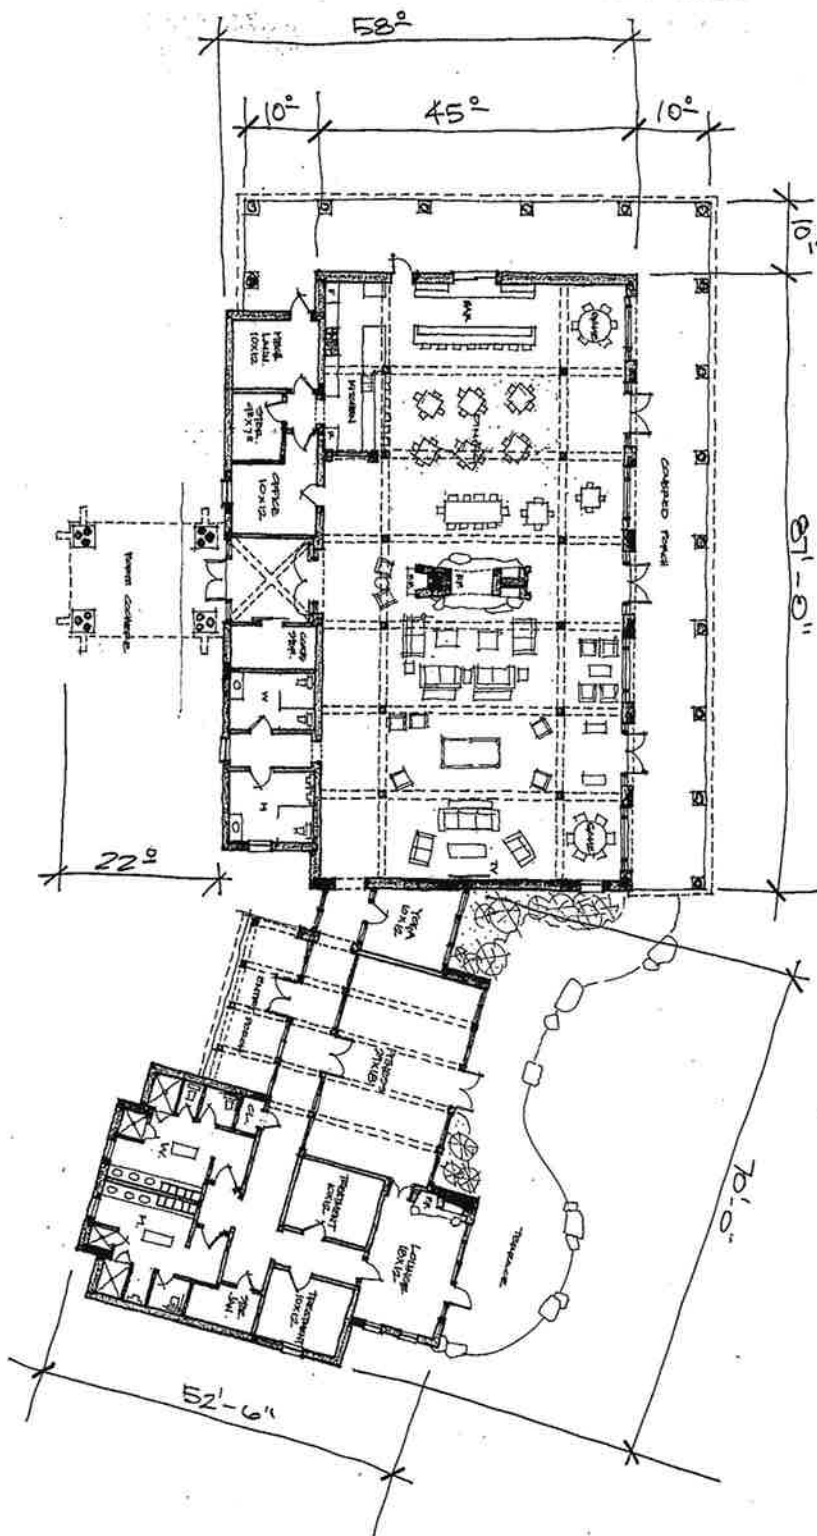

CANYON RIDGE
CHAMA, NEW MEXICO

HARRISON
DESIGN
ASSOCIATES

ALTA 02-24-2007 ©

LODGE AND FITNESS CENTER - PLAN